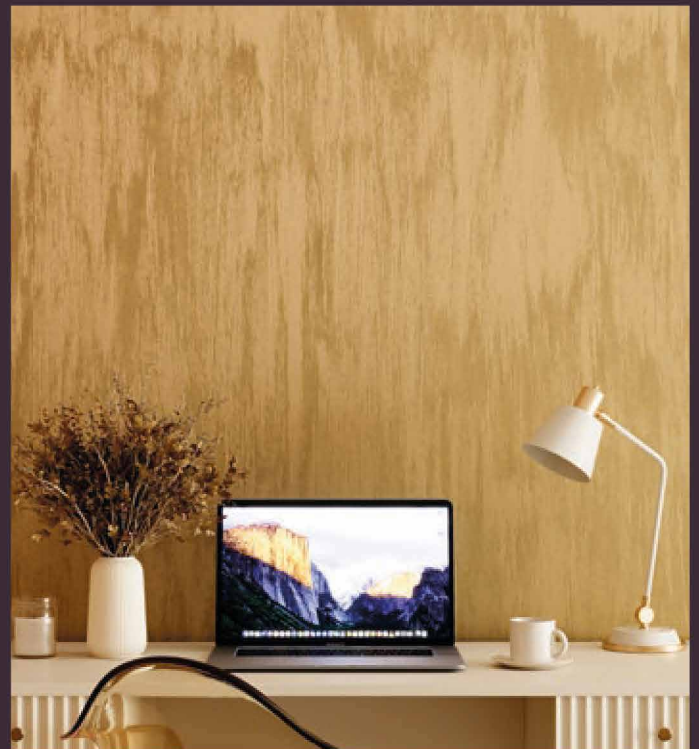

Introducing SABBIA and ASTI FINE: premium, pre-mixed decorative paints designed to impart a sophisticated sandblasted metallic effect. These paints offer a textured finish with captivating reflective hues that dance with shifting light. With a subtle granular texture and the inclusion of lustrous pigments, they offer a delightful interplay of colors

ECO FRIENDLY

WASHABLE

HIGH COVERAGE

LOW VOC

ODORLESS