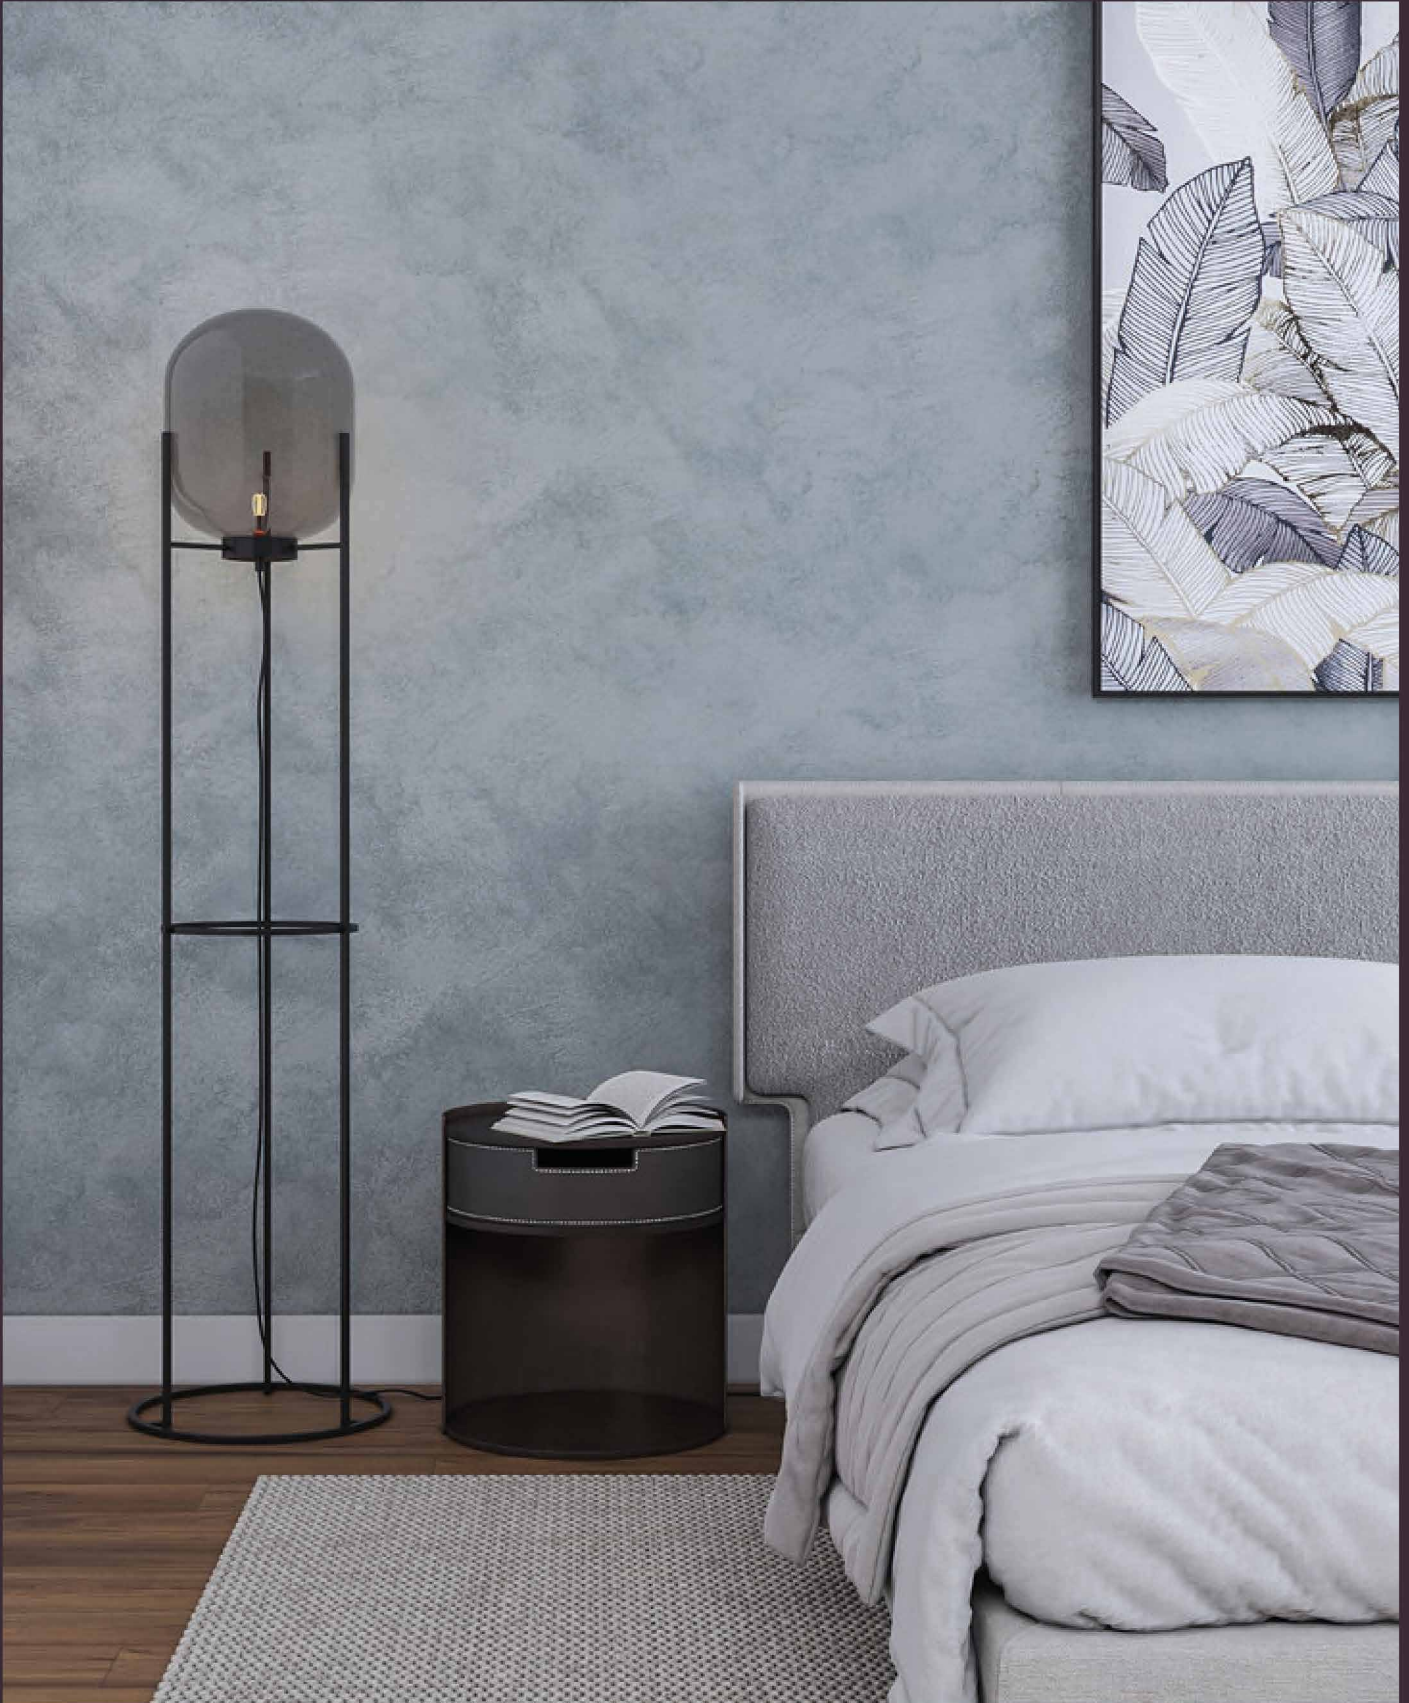

SILK
PLASTER®

SABBIA

DECORATIVE INTERIOR
WALL PAINT WITH
SANDBLASTED METALLIC EFFECT

Eco-Friendly Wall Paint. Inspired by Nordic Nature

Introducing SABBIA and ASTI FINE: premium, pre-mixed decorative paints designed to impart a sophisticated sandblasted metallic effect. These paints offer a textured finish with captivating reflective hues that dance with shifting light. With a subtle granular texture and the inclusion of lustrous pigments, they offer a delightful interplay of colors